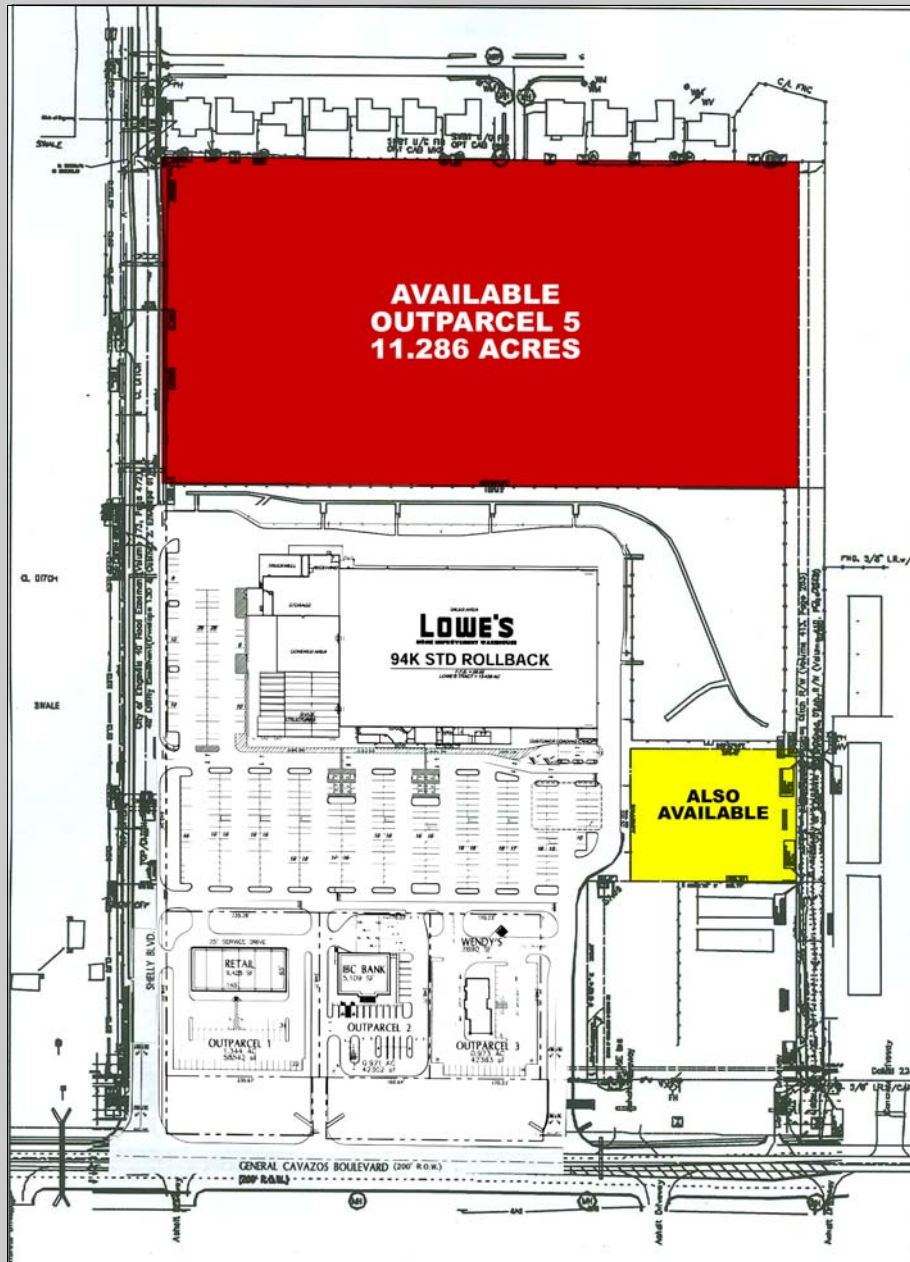

LAND FOR SALE

11 ACRE KINGSVILLE DEVELOPMENT SITE

E. General Cavazos Blvd. & Shelley Blvd. | Kingsville, Texas 78363

FOR MORE INFORMATION

Burriss W. McRee, CPM®, CCIM
6000 S. Staples, Ste. 205 | Corpus Christi, TX 78413
Phone: 361.992.9700 | Fax: 361.992.9790
Email: burris@gulftex.com
www.gulftex.com